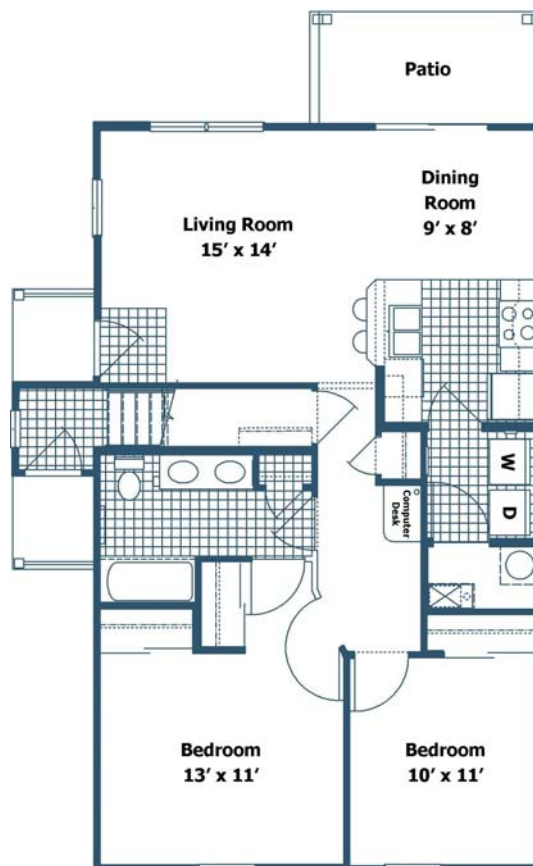

The Schooner

First-Floor Unit
2 Bedrooms, 1 Bath
946 Sq. Ft.

Each Unit at Lakeside Features:

- Kitchens designed with built-in breakfast bar, frost-free refrigerator, double stainless steel sink with single lever faucet, dishwasher, garbage disposal, electric range, track lighting
- Energy efficient central air conditioning and electric heat
- Mini-Blinds on all windows and Vertical Blinds on sliding doors
- Individual Entrances
- Patio or Balcony
- Versatile Interior Color Scheme
- Washer and Dryer Connections in the unit
- Pets welcome