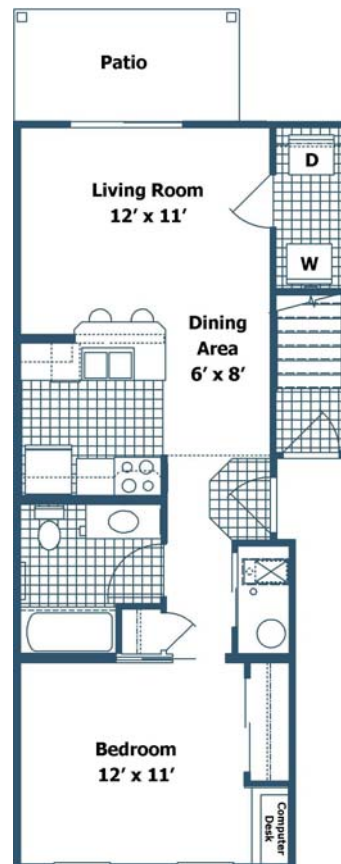

The Catamaran

First Floor Unit
1 Bedroom, 1 Bath
650 Sq. Ft.

Each Unit at Lakeside Features:

- Kitchens designed with built-in breakfast bar, frost-free refrigerator, double stainless steel sink with single lever faucet, dishwasher, garbage disposal, electric range, track lighting
- Energy efficient central air conditioning and electric heat
- Mini-Blinds on all windows and Vertical Blinds on sliding doors
- Individual Entrances
- Patio or Balcony
- Versatile Interior Color Scheme
- Washer and Dryer Connections in the unit
- Pets welcome